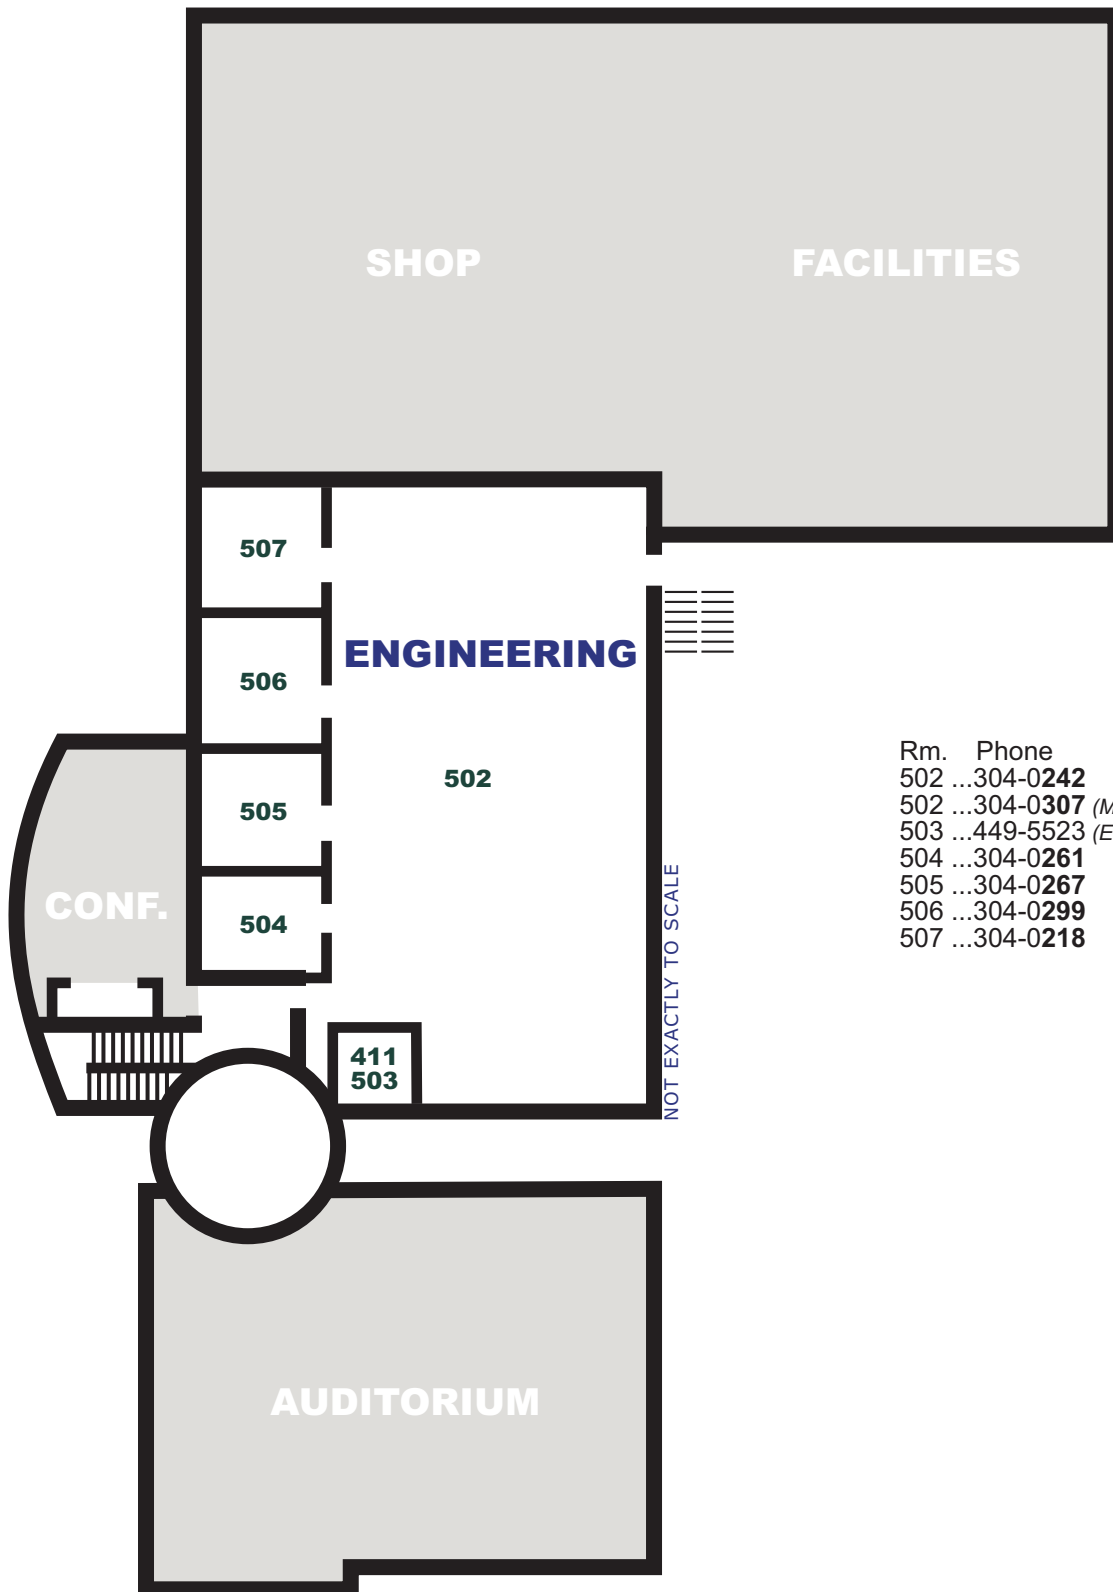

ROOM & EXTENSION NUMBERS

ROSE BUILDING 1st STORY

Rm.	Phone	FAX
401304-0306	
404304-0211	
407304-0210 (room phone)	
407304-0212 (speaker table phone)	
408304-0208	
409304-0213	
409304-0305	
411449-5523 (Elevator)	
420304-0205 (Storts)	
420304-0282 (Castillo)	
421304-0279304-0298
422304-0202 (Ortiz)	
422304-0286 (Pitts)	
422304-0287 (Harris)	
423304-0244	
425304-0216 (Rubel)	

ROOM & EXTENSION NUMBERS

ROSE BUILDING
2nd STORY

Rm.	Phone
502	...304-0242
502	...304-0307 (Murphy)
503	...449-5523 (Elevator)
504	...304-0261
505	...304-0267
506	...304-0299
507	...304-0218