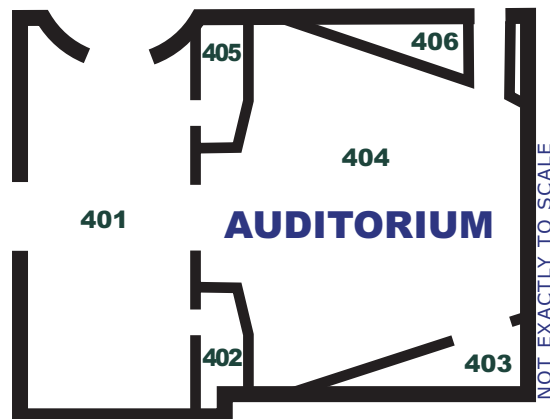

ROOM & EXTENSION NUMBERS

HUNT BUILDING BASEMENT

NOT EXACTLY TO SCALE

Rm.	Phone
002	304-0304 (wall phone)
002a	304-0232
002b	304-0239
002c	304-0269
002d	304-0240
006	304-0258
008	304-0259
011	304-0209
012	304-0207
014	304-0268
016	304-0223

ROOM & EXTENSION NUMBERS

ROSE BUILDING 1st STORY

Rm.	Phone	FAX
401304-0306	
404304-0211	
407304-0210 (room phone)	
407304-0212 (speaker table phone)	
408304-0208	
409304-0213	
409304-0305	
411449-5523 (Elevator)	
420304-0205 (Storts)	
420304-0282 (Castillo)	
421304-0279304-0298
422304-0202 (Ortiz)	
422304-0286 (Pitts)	
422304-0287 (Harris)	
423304-0244	
425304-0216 (Rubel)	

ROOM & EXTENSION NUMBERS

ROSE BUILDING
2nd STORY

Rm.	Phone
502	...304-0242
502	...304-0307 (Murphy)
503	...449-5523 (Elevator)
504	...304-0261
505	...304-0267
506	...304-0299
507	...304-0218